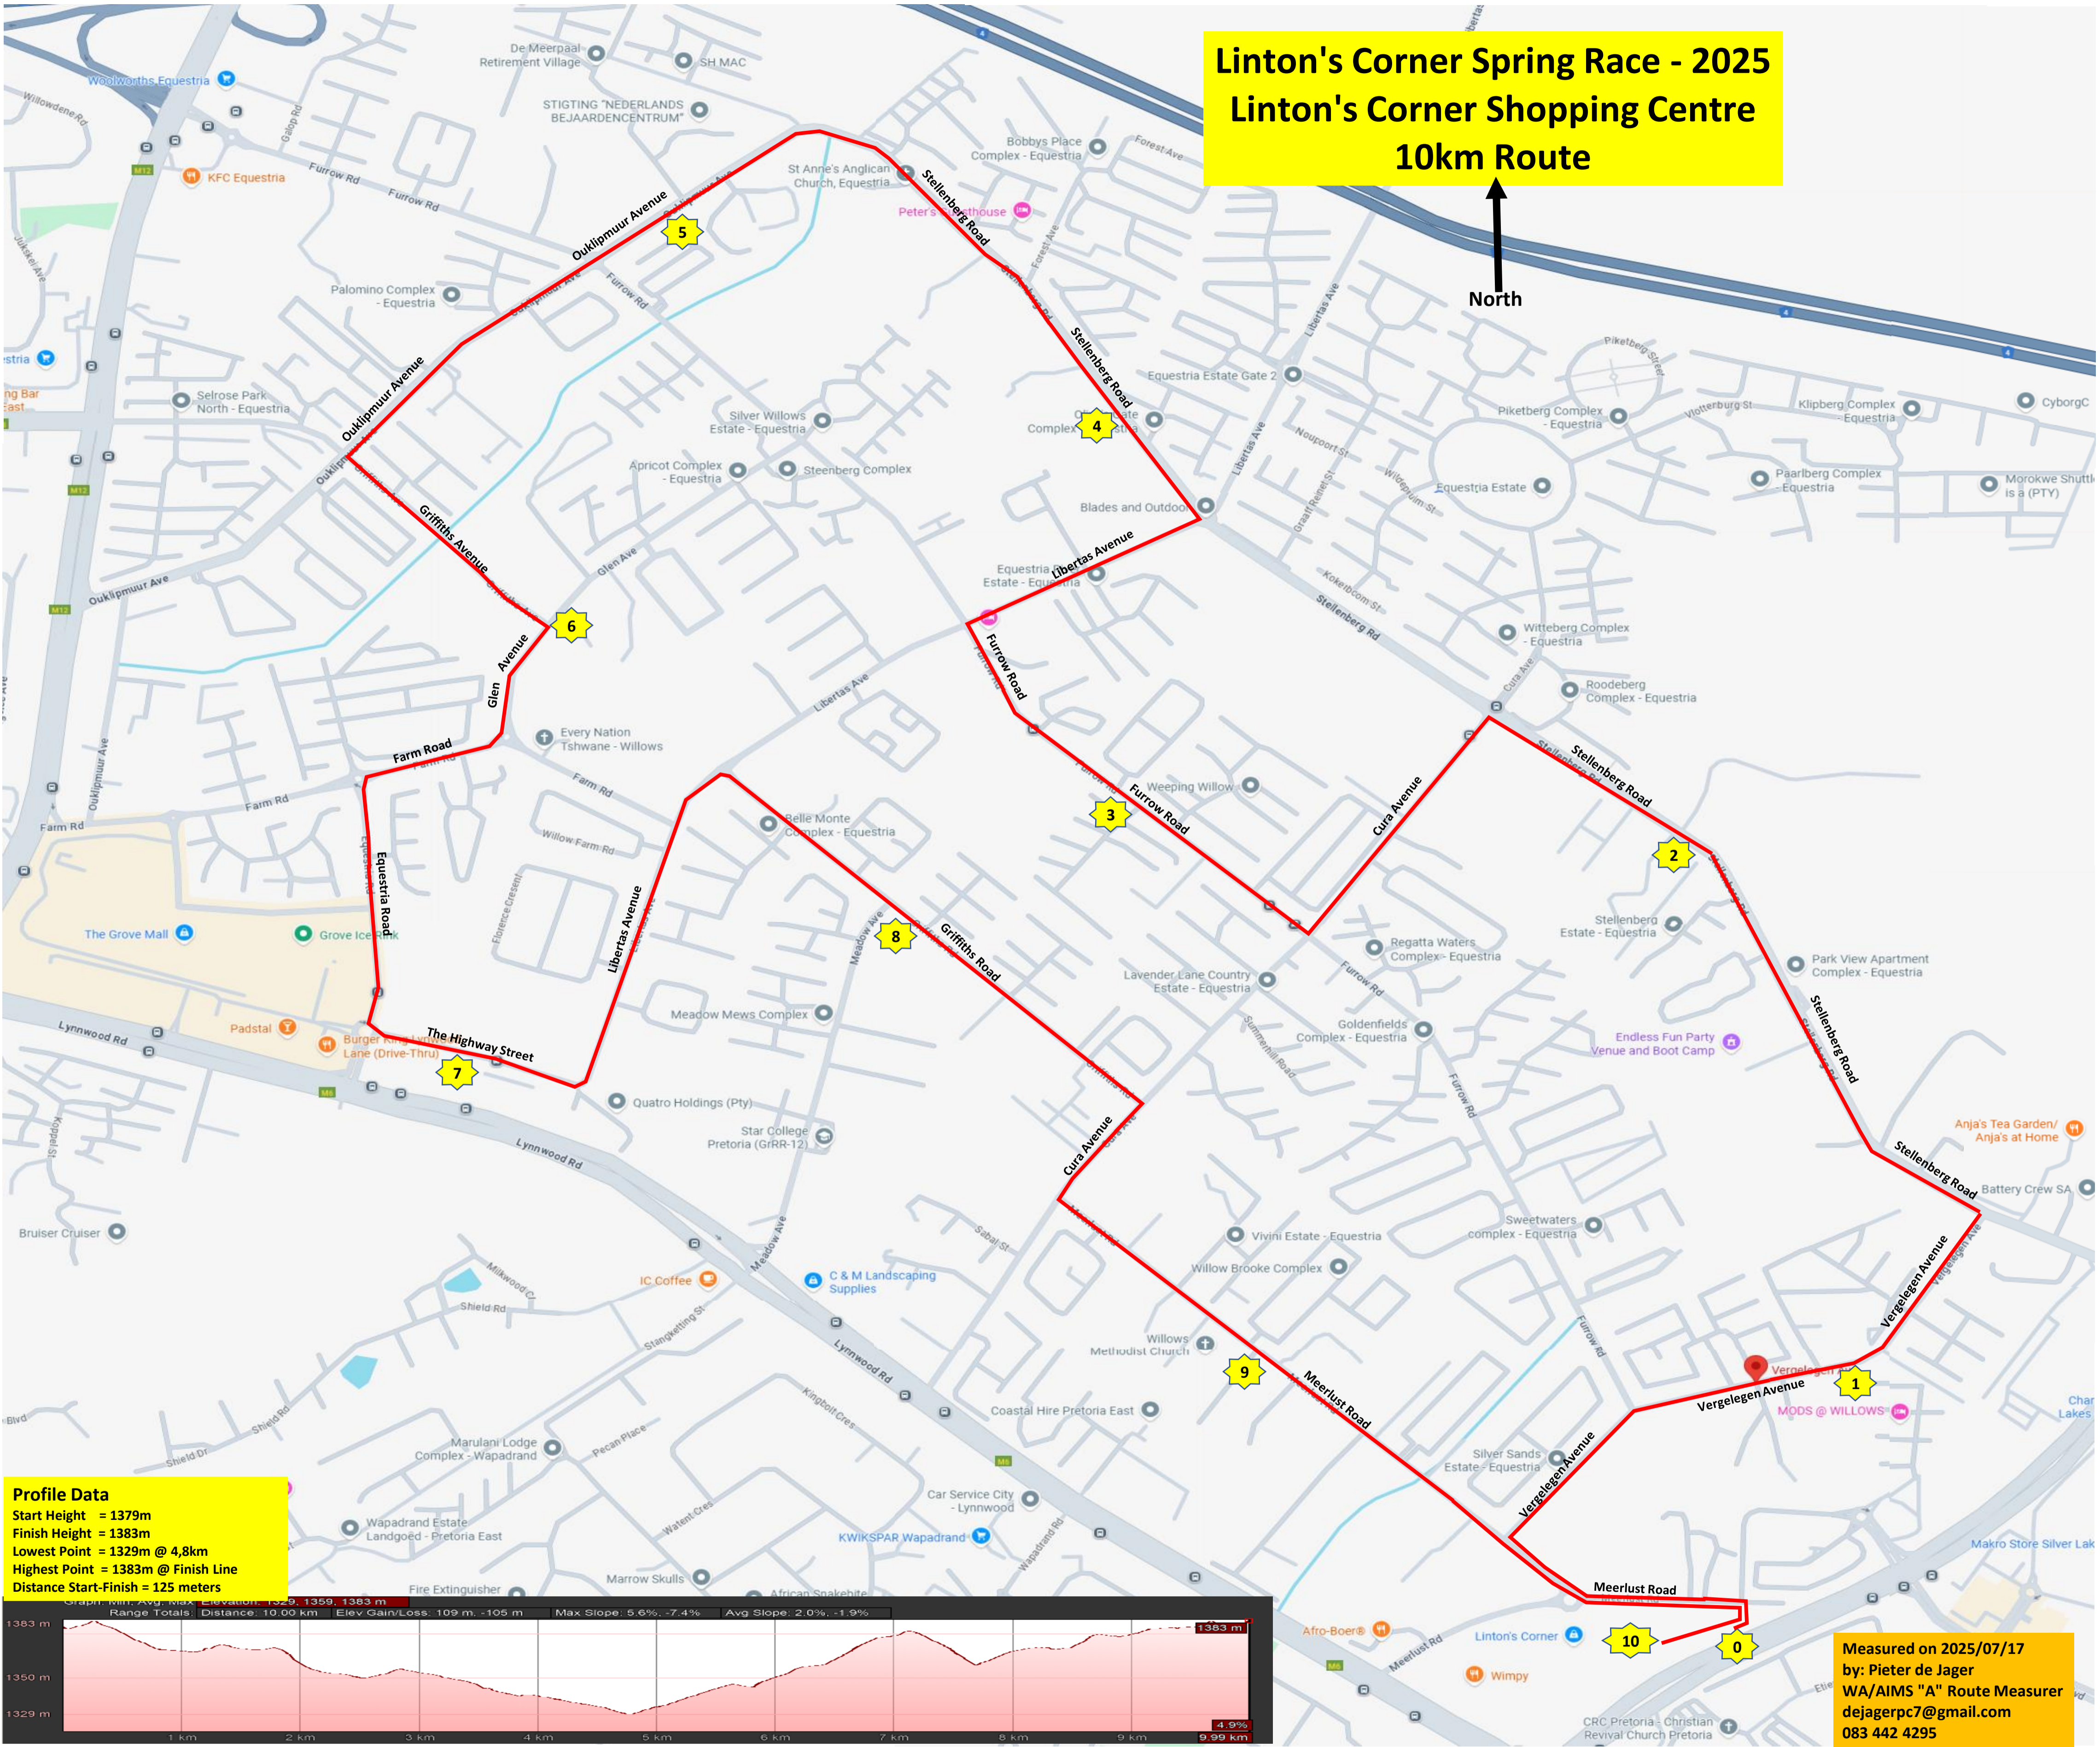

Linton's Corner Spring Race - 2025
Linton's Corner Shopping Centre
10km Route

North

Profile Data
 Start Height = 1379m
 Finish Height = 1383m
 Lowest Point = 1329m @ 4,8km
 Highest Point = 1383m @ Finish Line
 Distance Start-Finish = 125 meters

Measured on 2025/07/17
 by: Pieter de Jager
 WA/AIMS "A" Route Measurer
 dejagerpc7@gmail.com
 083 442 4295