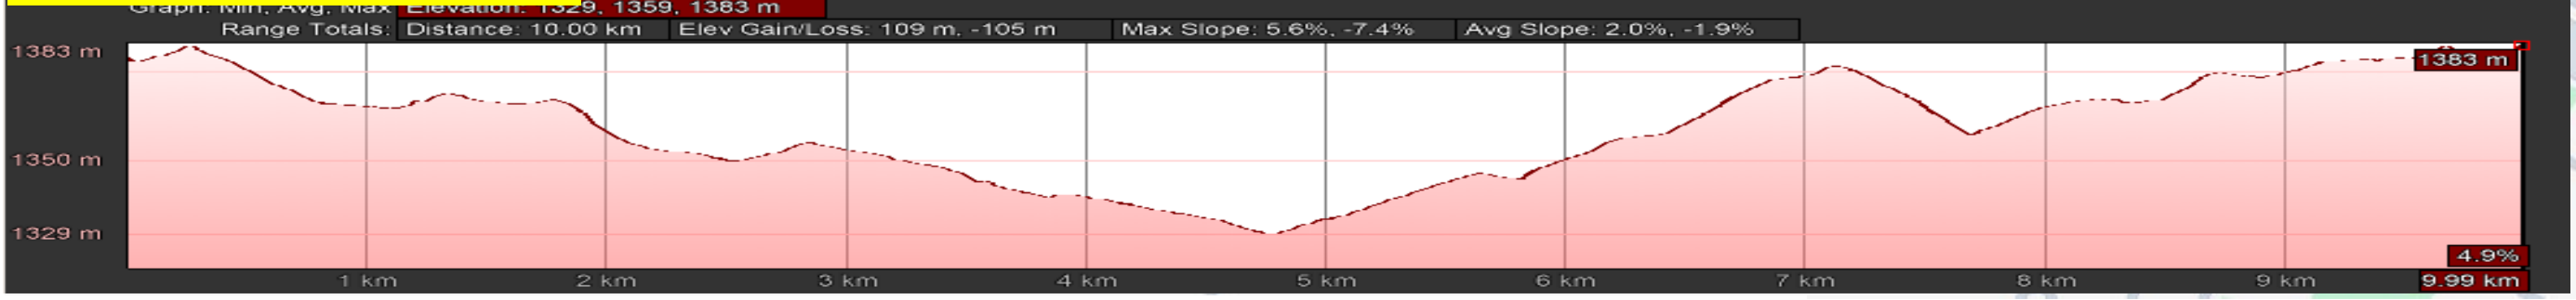

Linton's Corner Spring Race - 2025
Linton's Corner Shopping Centre
10km Route

North

Profile Data
 Start Height = 1379m
 Finish Height = 1383m
 Lowest Point = 1329m @ 4,8km
 Highest Point = 1383m @ Finish Line
 Distance Start-Finish = 125 meters

Measured on 2025/07/17
 by: Pieter de Jager
 WA/AIMS "A" Route Measurer
 dejagerpc7@gmail.com
 083 442 4295