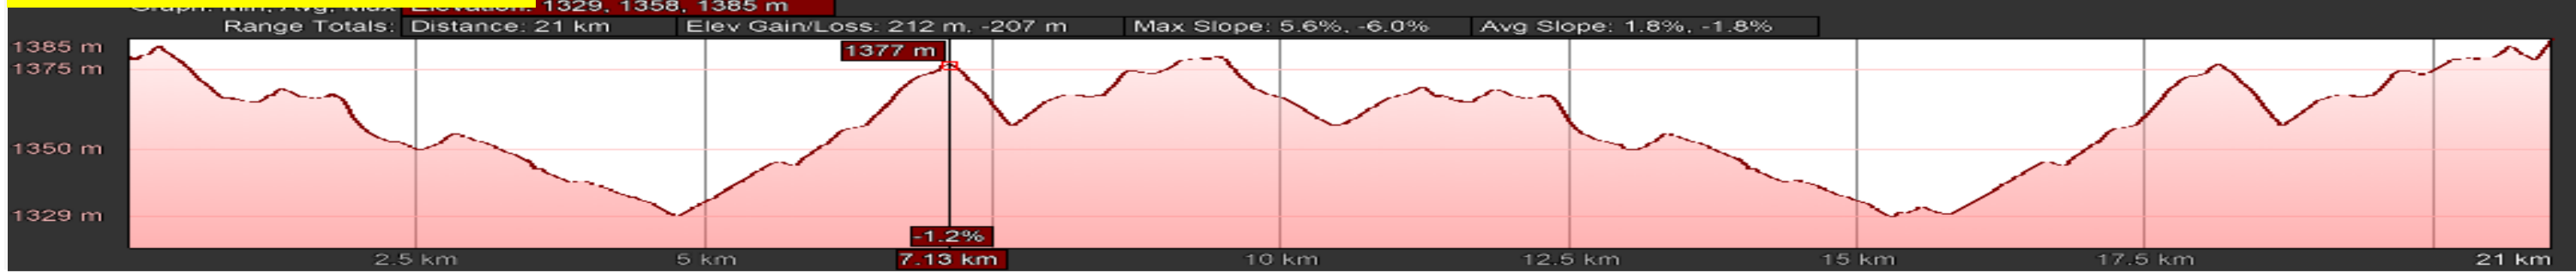

**Linton's Corner Spring Race - 2025
Linton's Corner Shopping Centre
21,1km Route - Lap 2**

North

Profile Data
 Start Height = 1379m
 Finish Height = 1383m
 Lowest Point = 1329m @ 4,8km & 15,3km
 Highest Point = 13835m @ Finish Line
 Distance Start-Finish = 125 meters

Measured on 2025/07/17 & 19
 by: Pieter de Jager
 WA/AIMS "A" Route Measurer
 dejagerpc7@gmail.com
 083 442 4295