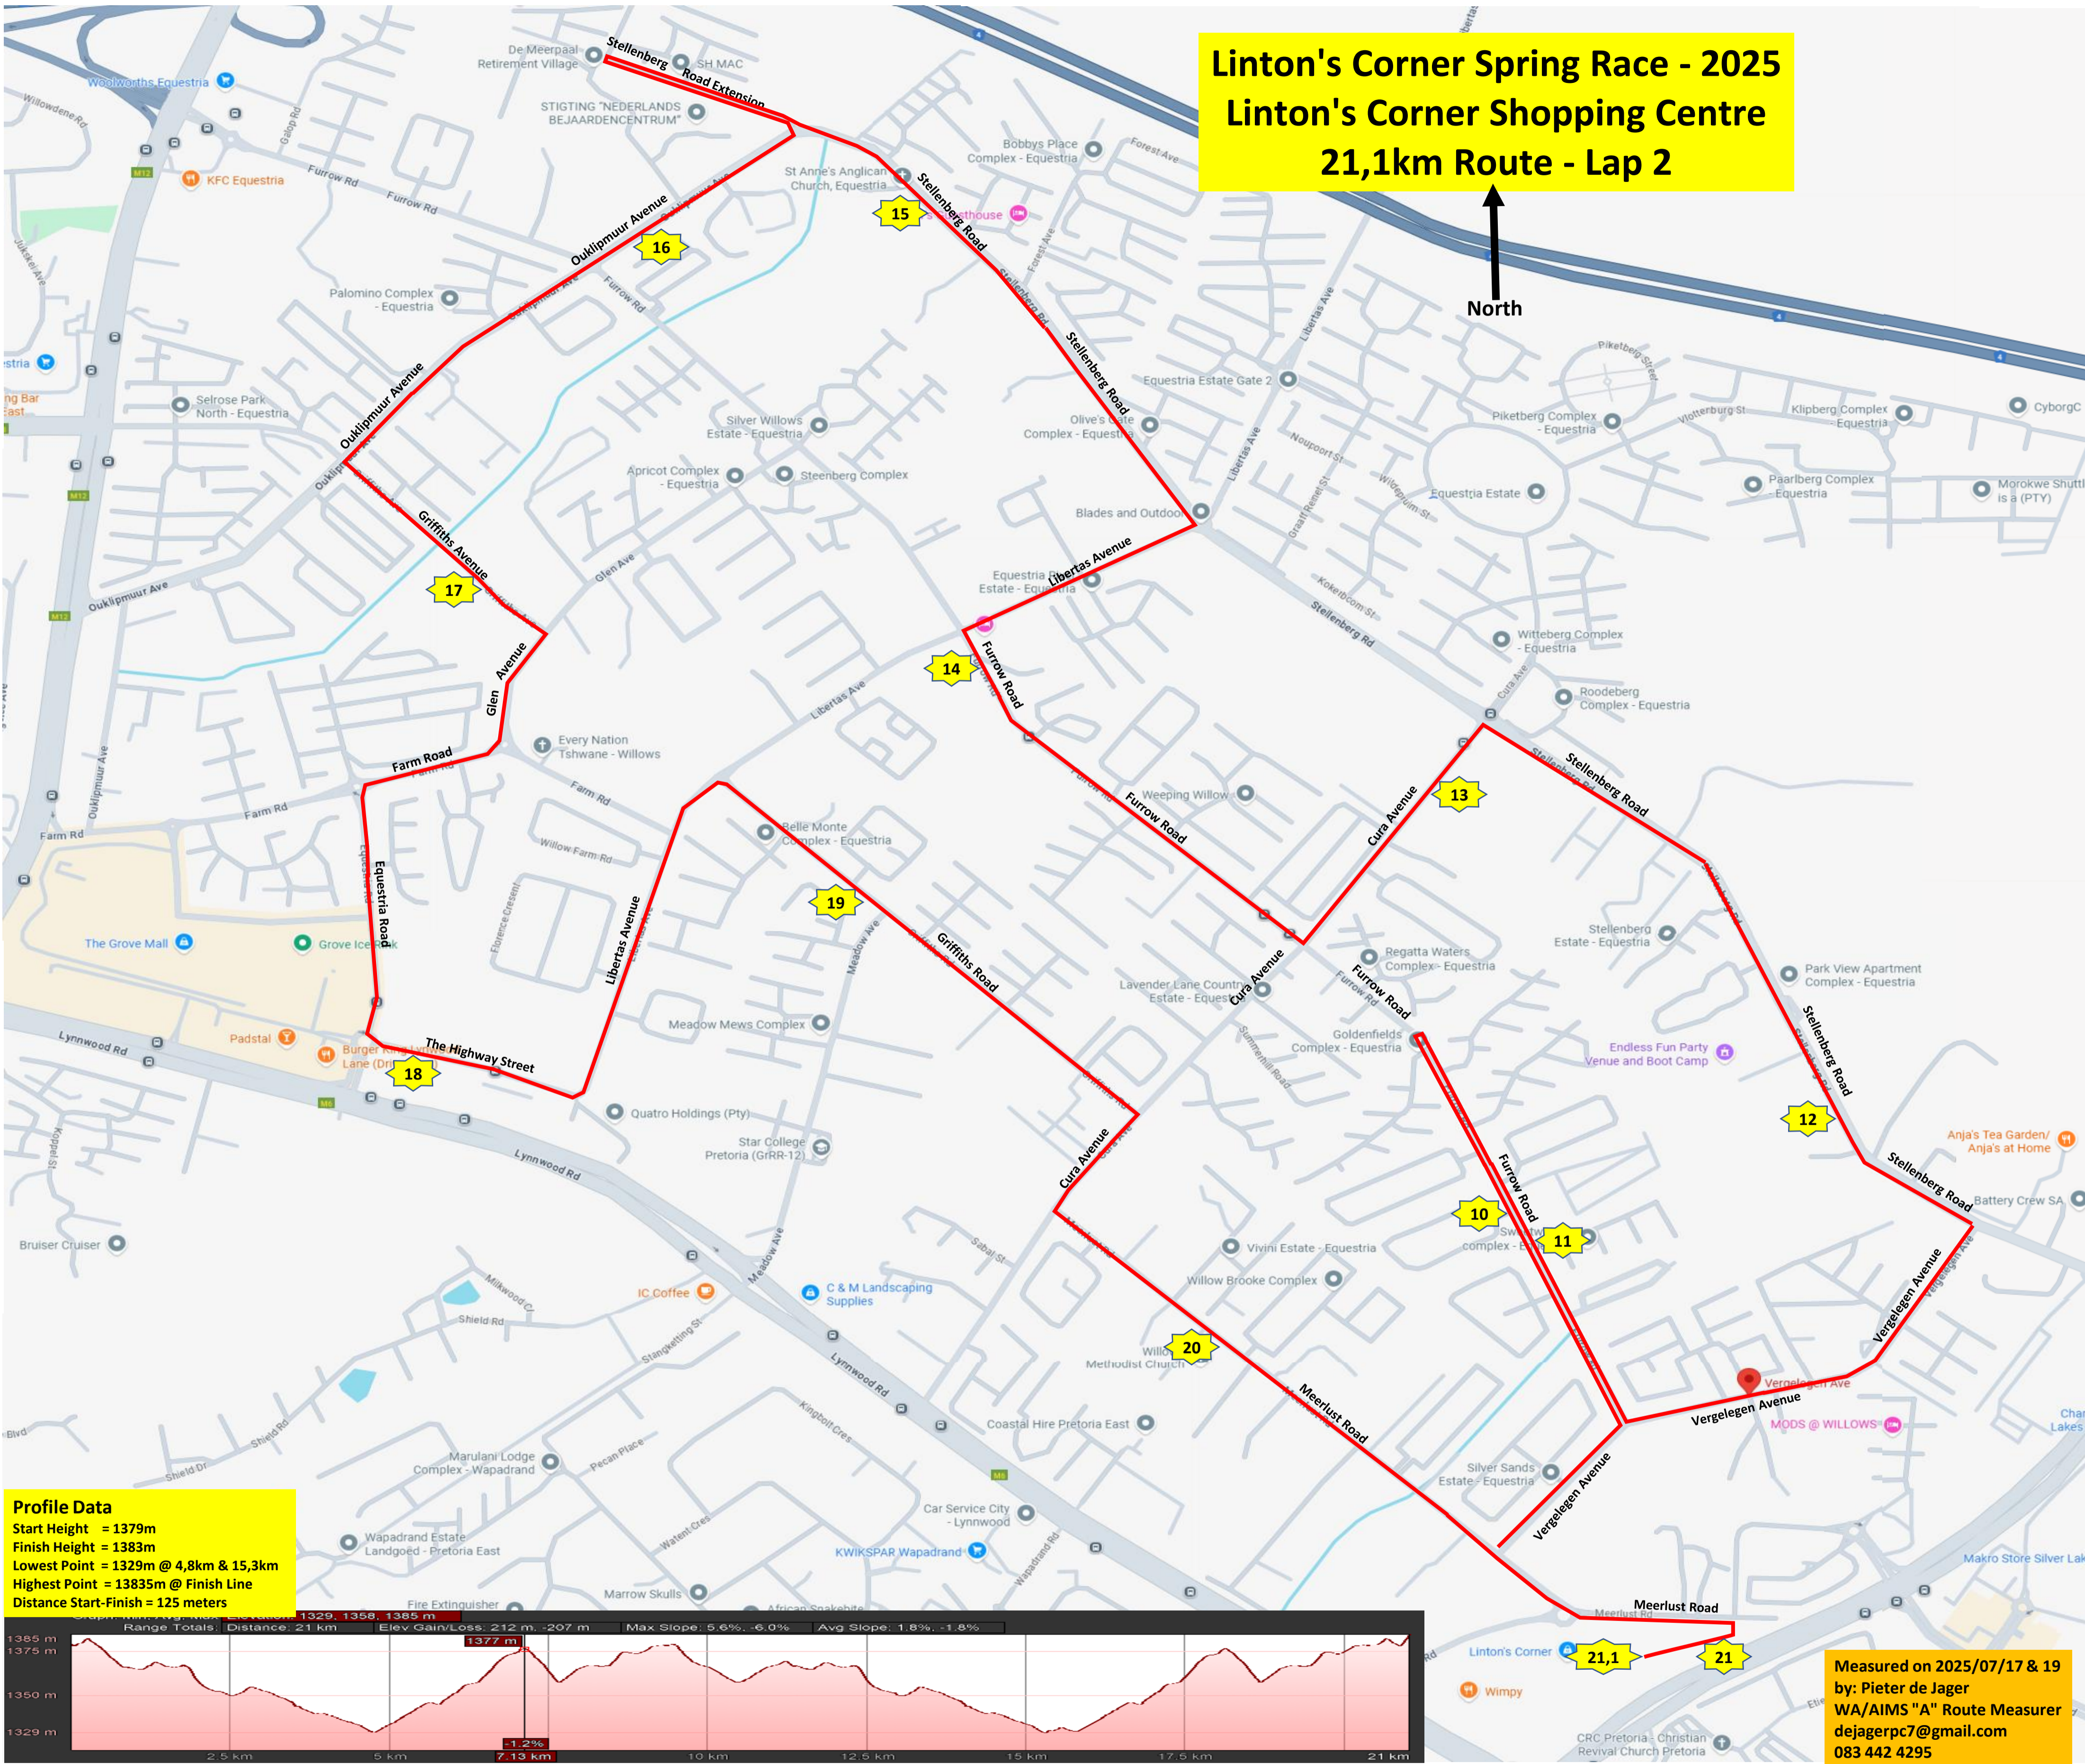

**Linton's Corner Spring Race - 2025
Linton's Corner Shopping Centre
21,1km Route - Lap 2**

North

Profile Data
 Start Height = 1379m
 Finish Height = 1383m
 Lowest Point = 1329m @ 4,8km & 15,3km
 Highest Point = 13835m @ Finish Line
 Distance Start-Finish = 125 meters

Measured on 2025/07/17 & 19
 by: Pieter de Jager
 WA/AIMS "A" Route Measurer
 dejagerpc7@gmail.com
 083 442 4295